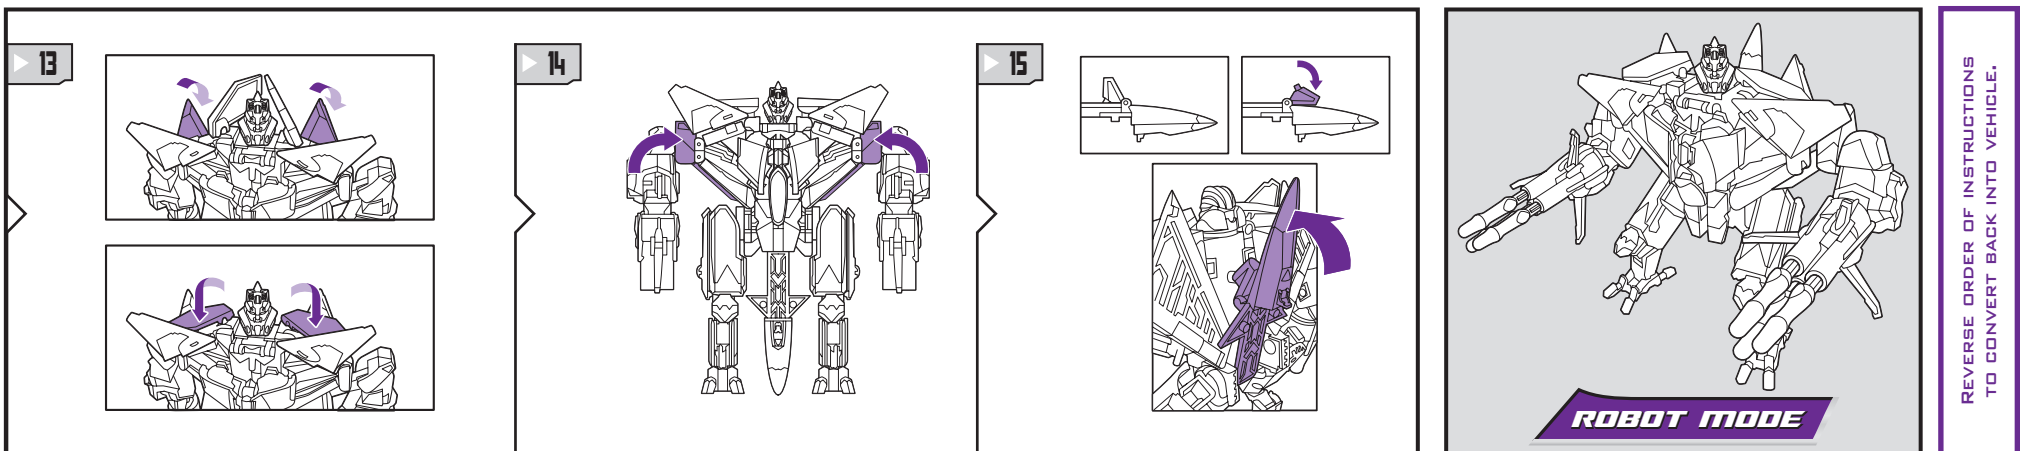

TRANSFORMERS™

THUNDERCRACKER™
DECEPTICON

AGES 5+
81414/81060 Asst.

NOTE: Some parts are made to detach if excessive force is applied and are designed to be reattached if separation occurs. Adult supervision may be necessary for younger children.

TRANSFORMERS.COM

CHANGING TO ROBOT

REVERSE ORDER OF INSTRUCTIONS TO CONVERT BACK INTO VEHICLE.