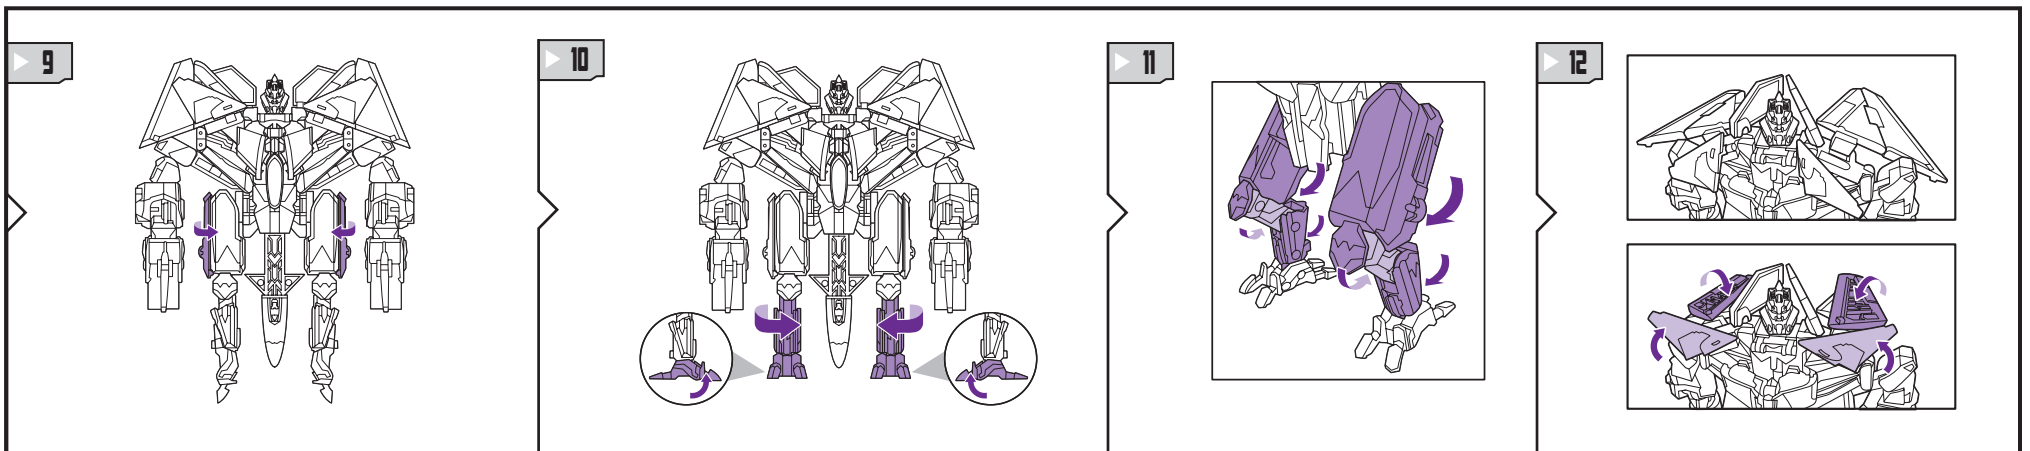

TRANSFORMERS™

THUNDERCRACKER™
DECEPTICON

AGES 5+
81414/81060 Asst.

NOTE: Some parts are made to detach if excessive force is applied and are designed to be reattached if separation occurs. Adult supervision may be necessary for younger children.

TRANSFORMERS.COM

CHANGING TO ROBOT

REVERSE ORDER OF INSTRUCTIONS TO CONVERT BACK INTO VEHICLE.