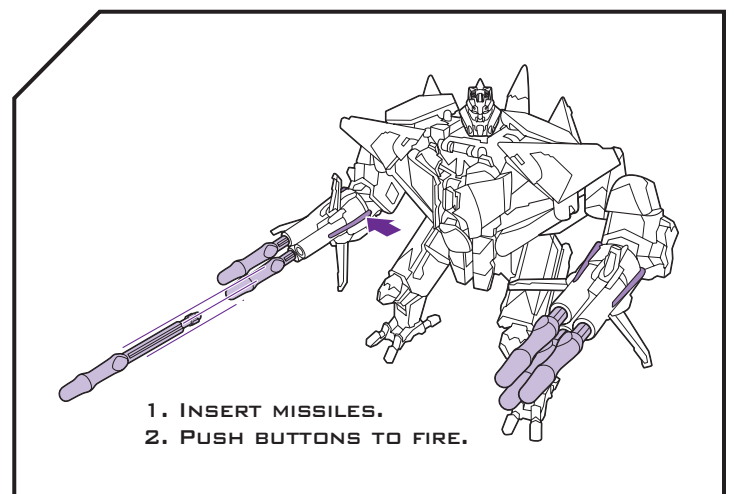

CHANGING TO ROBOT

REVERSE ORDER OF INSTRUCTIONS TO CONVERT BACK INTO VEHICLE.