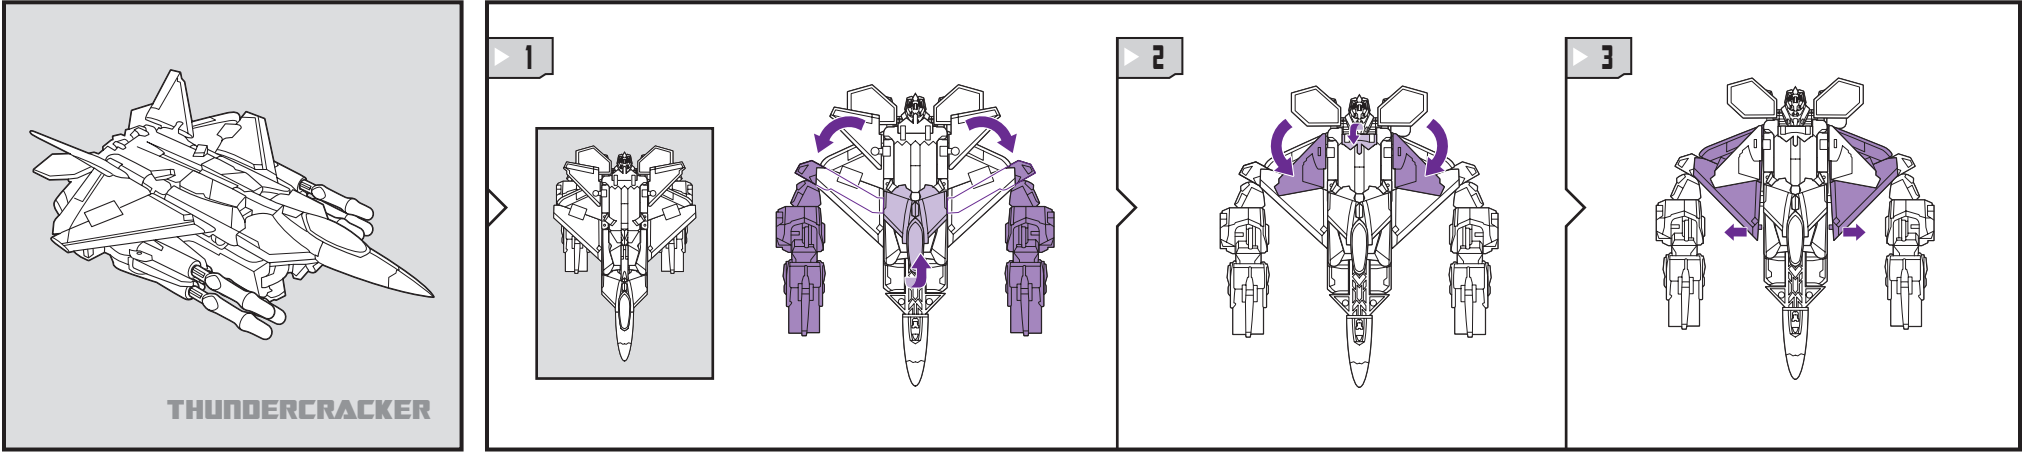

CHANGING TO ROBOT

REVERSE ORDER OF INSTRUCTIONS TO CONVERT BACK INTO VEHICLE.