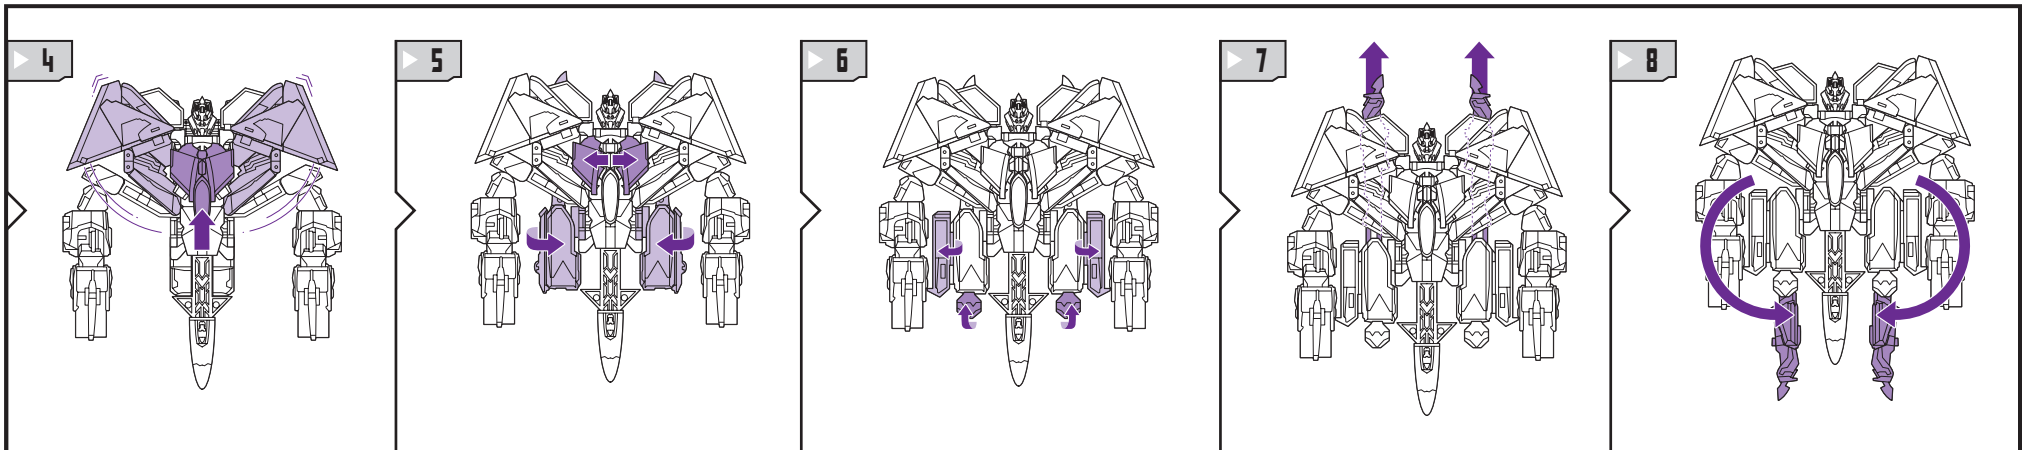

TRANSFORMERS™

THUNDERCRACKER™
DECEPTICON

AGES 5+
81414/81060 Asst.

NOTE: Some parts are made to detach if excessive force is applied and are designed to be reattached if separation occurs. Adult supervision may be necessary for younger children.

TRANSFORMERS.COM

CHANGING TO ROBOT

REVERSE ORDER OF INSTRUCTIONS TO CONVERT BACK INTO VEHICLE.