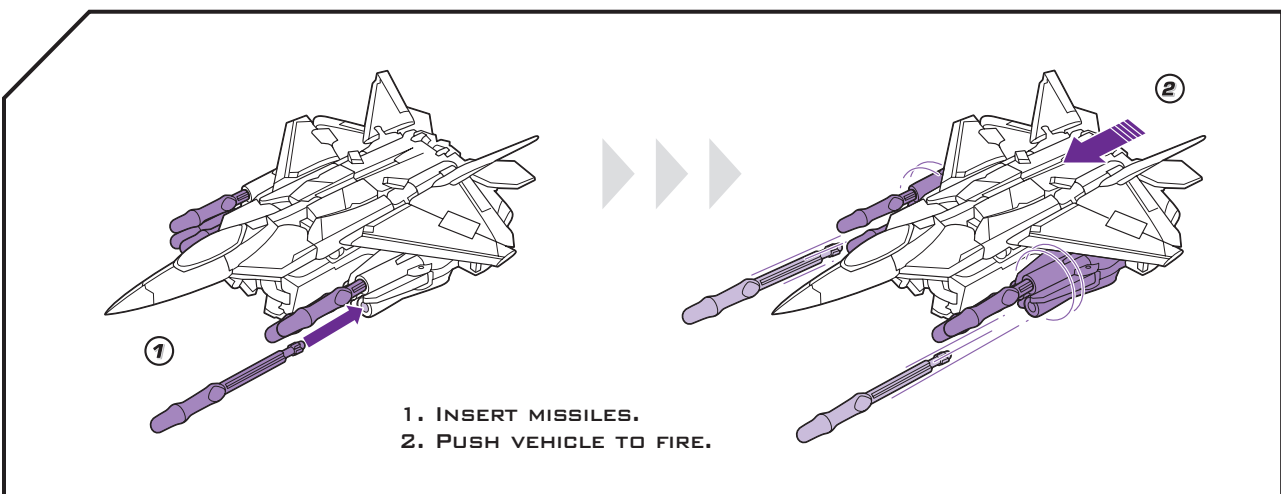

CHANGING TO ROBOT

REVERSE ORDER OF INSTRUCTIONS TO CONVERT BACK INTO VEHICLE.